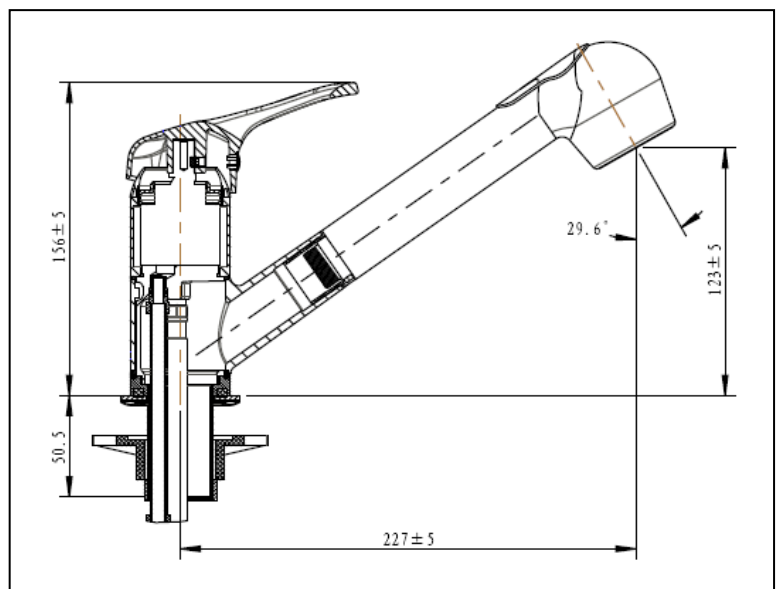

KITCHEN FAUCET

- **Single-Handle Deck Mount**
- **Integrated Supply Lines**
- **1-Hole Installation**

STANDARD SPECIFICATIONS

- Single-handle kitchen faucet for exposed mounting on single-hole sinks
- Ceramic disc cartridge
- Pull-out spout operates in an aerated or spray mode
- Stainless steel braided pull-out hose
- Flexible inlet with 3/8" female compression connection
- NEOPERL® aerator 1.8gpm max @ 60psi

FINISHES INCLUDE

- Chrome (UF12500)
- Stainless steel (UF12503)

WARRANTY

- Limited lifetime warranty on workmanship and materials to the original purchaser

COMPLIES WITH

- NSF 61-9
- ASME A112.18.1
- CSA B125.1
- cUPC
- AB1953
- CALGreen

tel. 888-OK-ULTRA (658-5872) • fax. 949-225-6099 • <http://www.ultrafaucets.com>

This specification is provided for reference only. Ultra Faucets reserves the right to modify specifications and materials without notice or obligation.