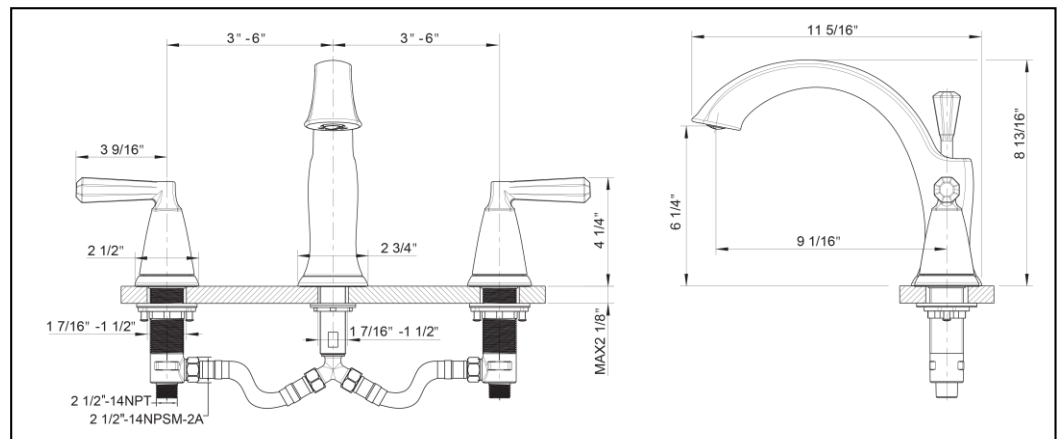

ROMAN TUB FAUCET

- **Twist Collection**
- **3-Hole Installation**
- **Rough-in Kit Not Included**
- **Requires Roman Tub Rough-In model UFP-RTR**

STANDARD SPECIFICATIONS

- Trim only, requires roman tub rough-in

FINISHES INCLUDE

- Roman tub faucet trim:
  Chrome (UF65400)
  Brushed nickel (UF65403)

WARRANTY

- Limited lifetime warranty on workmanship and materials to the original purchaser

COMPLIES WITH

- NSF 61-9
- ASME A112.18.1
- CSA B125.1
- cUPC

C

tel. 888-OK-ULTRA (658-5872) • fax. 949-225-6099 • <http://www.ultrafaucets.com>

This specification is provided for reference only. Ultra Faucets reserves the right to modify specifications and materials without notice or obligation.