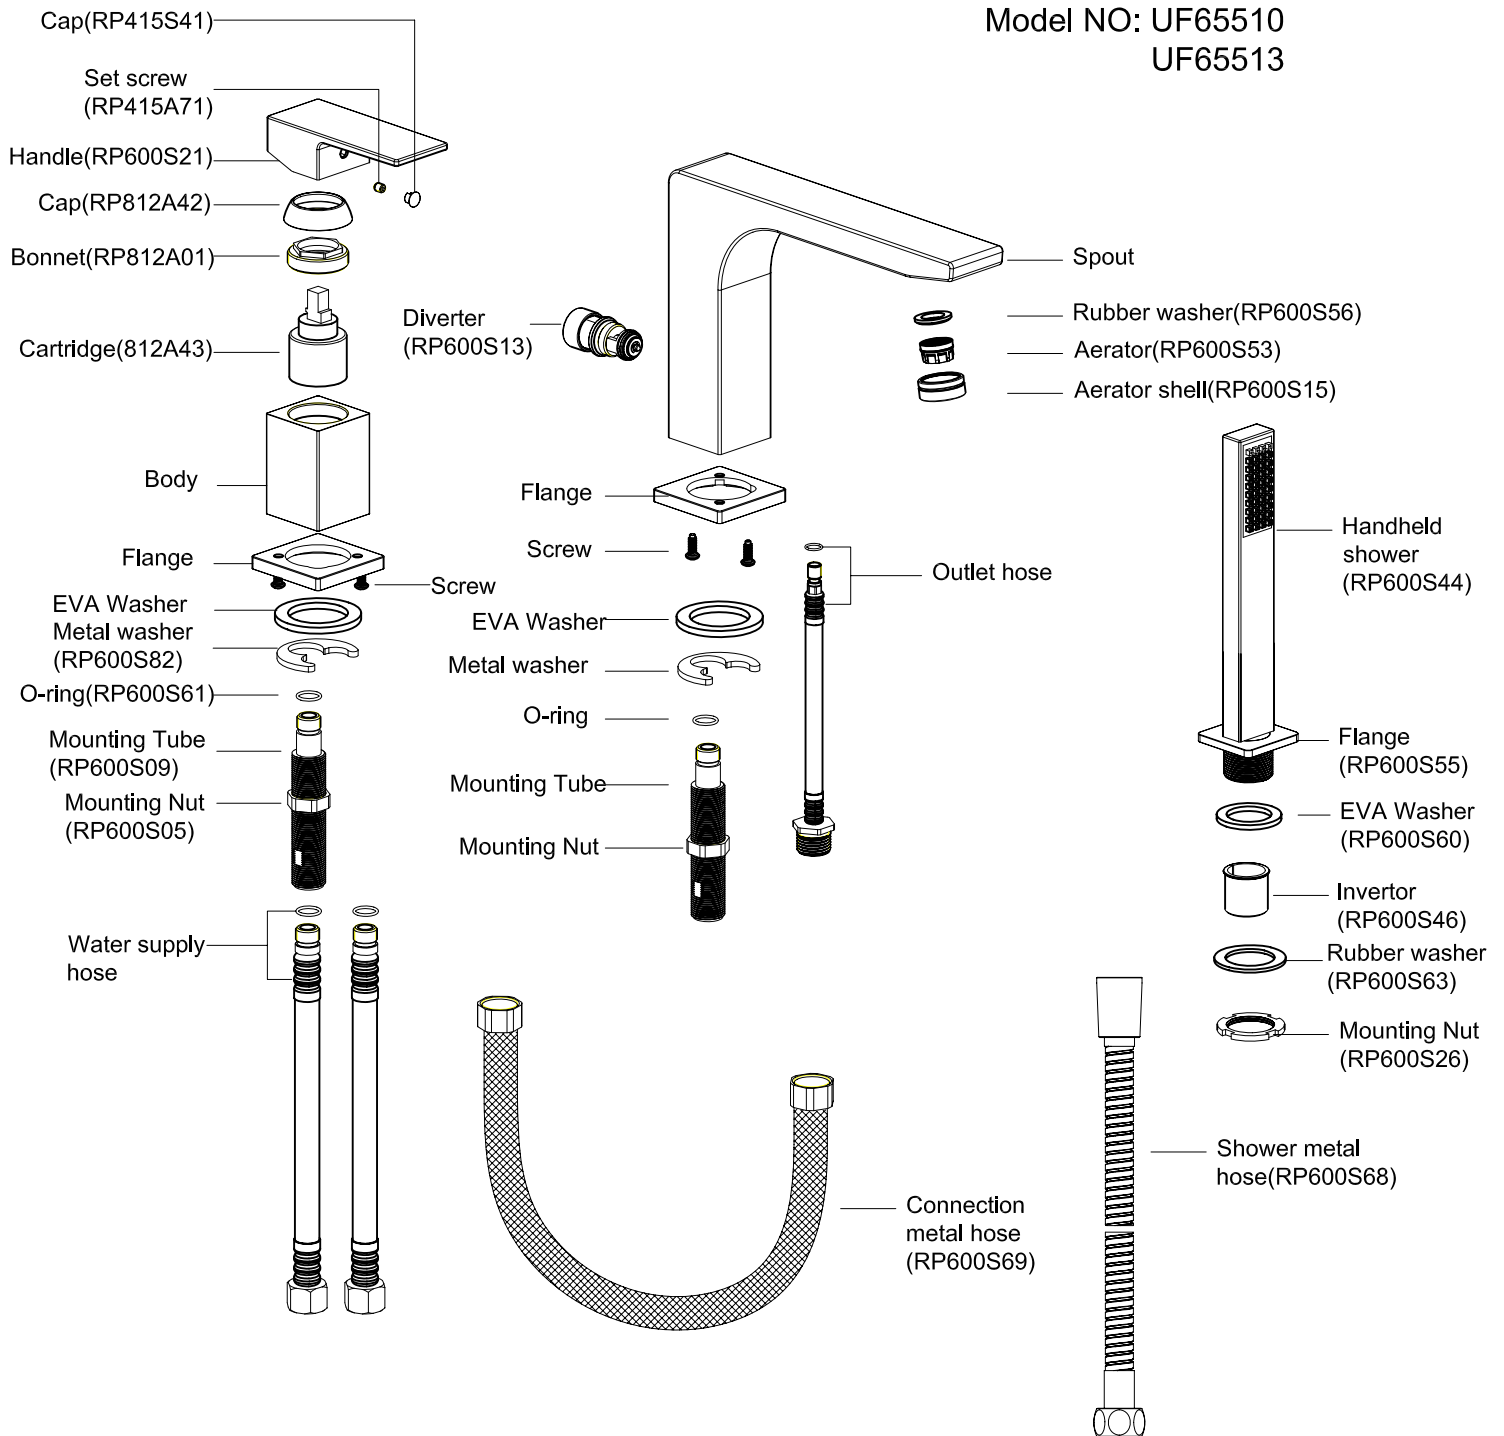

Exploded Drawing
RP(Replacement Parts)

Model NO: UF65510
UF65513

Limited Lifetime Warranty

Ultra Faucets warrants to the original purchaser that its products will be free from defects in workmanship and materials. All Ultra Faucets are provided with a life time limited warranty. This warranty does not cover any other labor or service charges associated with the removal, repair, or reinstallation of Ultra Faucets products. This express warranty does not apply to products that have been damaged as a result of misuse, abuse, negligence, accident, faulty installation or maintenance practices and/or used in any manner contrary to those recommended by the manufacturer.