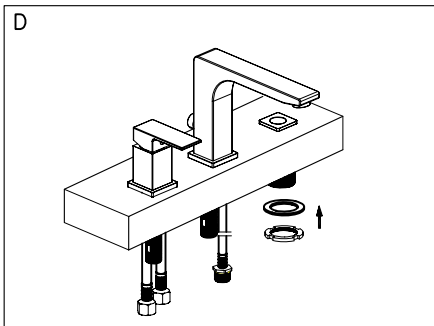

### Preparation / Assembly

A. Shut off water supply at the valves. Remove old faucet and clean the mounting surface for installation of new faucet.

B. Place the spout into center hole of the sink. From under sink Secure firmly to sink with metal washer and nut.

C. Place the body into left hole of the sink. From under sink Secure firmly to sink with metal washer and nut.

D. Place the shower flange into left hole of the sink. From under sink ,Secure firmly to sink with rubber washer and nut.