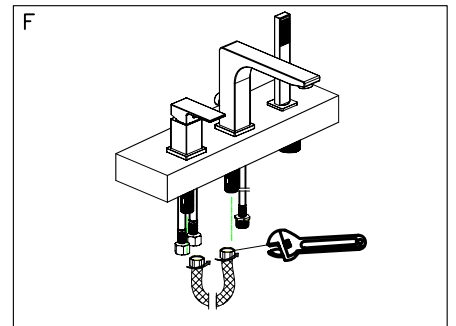

### Preparation / Assembly

A. Shut off water supply at the valves. Remove old faucet and clean the mounting surface for installation of new faucet.

B. Place the spout into center hole of the sink. From under sink Secure firmly to sink with metal washer and nut.

C. Place the body into left hole of the sink. From under sink Secure firmly to sink with metal washer and nut.

D. Place the shower flange into left hole of the sink. From under sink ,Secure firmly to sink with rubber washer and nut.

E. Place the inverter through the metal hose (see fig. 1) After installing shower flange first let the metal hose nut through flange hole. Then slide the inverter onto flange (see fig. 2). Install handheld shower before place the rubber washer in the shower holder.