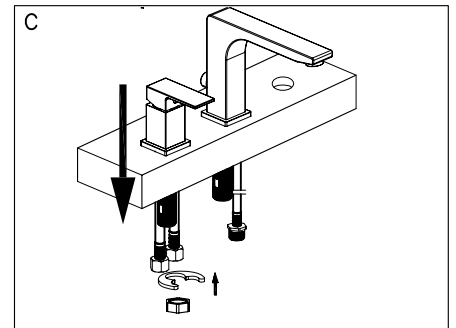

### Preparation / Assembly

A. Shut off water supply at the valves. Remove old faucet and clean the mounting surface for installation of new faucet.

B. Place the spout into center hole of the sink. From under sink Secure firmly to sink with metal washer and nut.

C. Place the body into left hole of the sink. From under sink Secure firmly to sink with metal washer and nut.

D. Place the shower flange into left hole of the sink. From under sink ,Secure firmly to sink with rubber washer and nut.