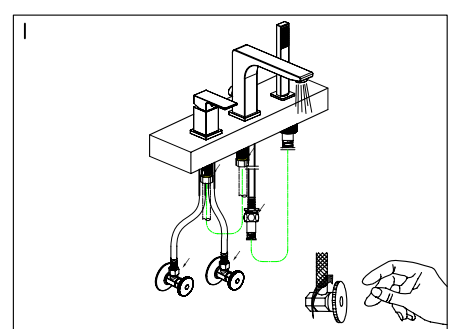

I. Turn on the water supply to check for leaks at all connections.