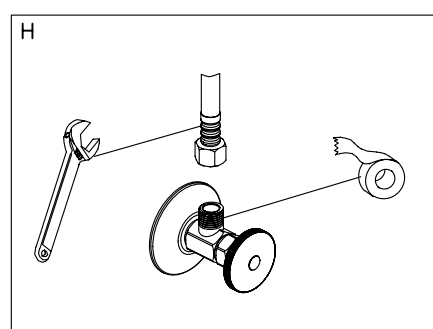

### Preparation / Assembly

A. Shut off water supply at the valves. Remove old faucet and clean the mounting surface for installation of new faucet.

B. Place the spout into center hole of the sink. From under sink Secure firmly to sink with metal washer and nut.

C. Place the body into left hole of the sink. From under sink Secure firmly to sink with metal washer and nut.

D. Place the shower flange into left hole of the sink. From under sink ,Secure firmly to sink with rubber washer and nut.

E. Place the inverter through the metal hose (see fig. 1) After installing shower flange first let the metal hose nut through flange hole. Then slide the inverter onto flange (see fig. 2). Install handheld shower before place the rubber washer in the shower holder.

F. Install the connection hose onto spout mounting tube and body mounting tube ,tighten firmly use adjustable wrench. Carefully bend the hoses to fit available space

G. Connect spout outlet hose and shower metal hose , tighten firmly use adjustable wrench. Carefully bend the hoses to fit available space