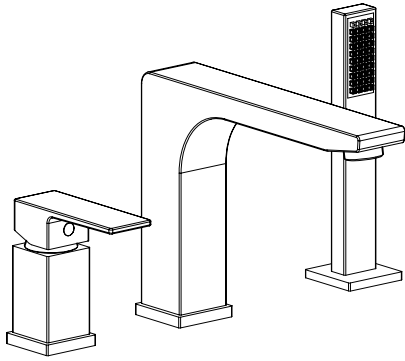

ULTRA FAUCETS

INSTRUCTION

Single Handle Roman Tub Faucet With Diverter
Model NO: UF65510
UF65513

Tools:

- Adjustable Wrench
- Pliers
- Pipe Wrench
- Screwdriver
- Teflon Tape

Maintenance:

Your new Roman Tub faucet is designed for years of trouble-free performance. Keep it looking new by cleaning it periodically with a soft cloth. Avoid abrasive cleaners, steel wool and harsh chemicals as these will dull the finish and void your warranty.