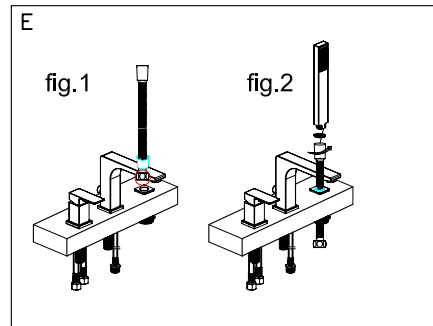

### Preparation / Assembly

A. Shut off water supply at the valves. Remove old faucet and clean the mounting surface for installation of new faucet.

B. Place the spout into center hole of the sink. From under sink Secure firmly to sink with metal washer and nut.

C. Place the body into left hole of the sink. From under sink Secure firmly to sink with metal washer and nut.

D. Place the shower flange into left hole of the sink. From under sink ,Secure firmly to sink with rubber washer and nut.