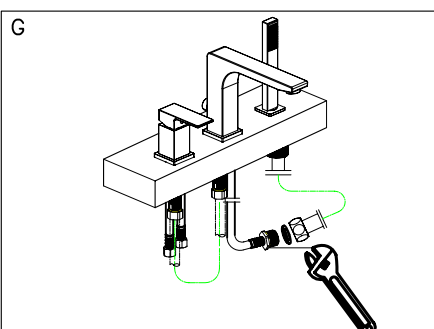

### Preparation / Assembly

A. Shut off water supply at the valves. Remove old faucet and clean the mounting surface for installation of new faucet.

B. Place the spout into center hole of the sink. From under sink Secure firmly to sink with metal washer and nut.

C. Place the body into left hole of the sink. From under sink Secure firmly to sink with metal washer and nut.

D. Place the shower flange into left hole of the sink. From under sink ,Secure firmly to sink with rubber washer and nut.

E. Place the inverter through the metal hose (see fig. 1) After installing shower flange first let the metal hose nut through flange hole. Then slide the inverter onto flange (see fig. 2). Install handheld shower before place the rubber washer in the shower holder.

F. Install the connection hose onto spout mounting tube and body mounting tube ,tighten firmly use adjustable wrench. Carefully bend the hoses to fit available space

G. Connect spout outlet hose and shower metal hose , tighten firmly use adjustable wrench. Carefully bend the hoses to fit available space