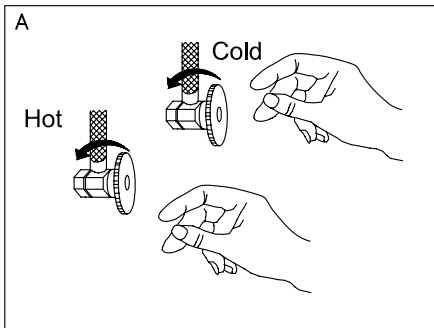

### Tools:

- Adjustable Wrench
- Pliers
- Pipe Wrench
- Screwdriver
- Teflon Tape

### Preparation / Assembly

A. Shut off water supply at the valves. Remove old faucet and clean the mounting surface for installation of new faucet.

B. Place the spout into center hole of the sink. From under sink Secure firmly to sink with metal washer and nut.