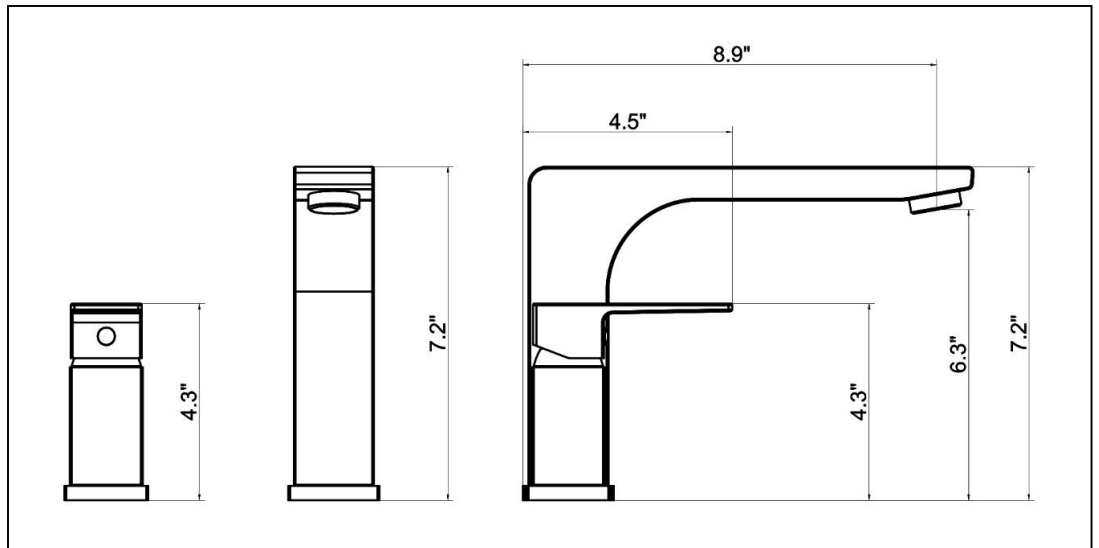

ROMAN TUB FAUCET

- **Icon Collection**
- **2-Hole Installation**
- **Rough-in Kit Included**

STANDARD SPECIFICATIONS

- Single lever metal handle
- Solid brass waterway
- Ceramic disc cartridge

FINISHES INCLUDE

- **Roman tub without hand-shower trim:**
Chrome (UF65500)
Brushed Nickel (UF65503)

WARRANTY

- Limited lifetime warranty on workmanship and materials to the original purchaser

COMPLIES WITH

- ASME A112.18.1
- CSA B125.1
- cUPC