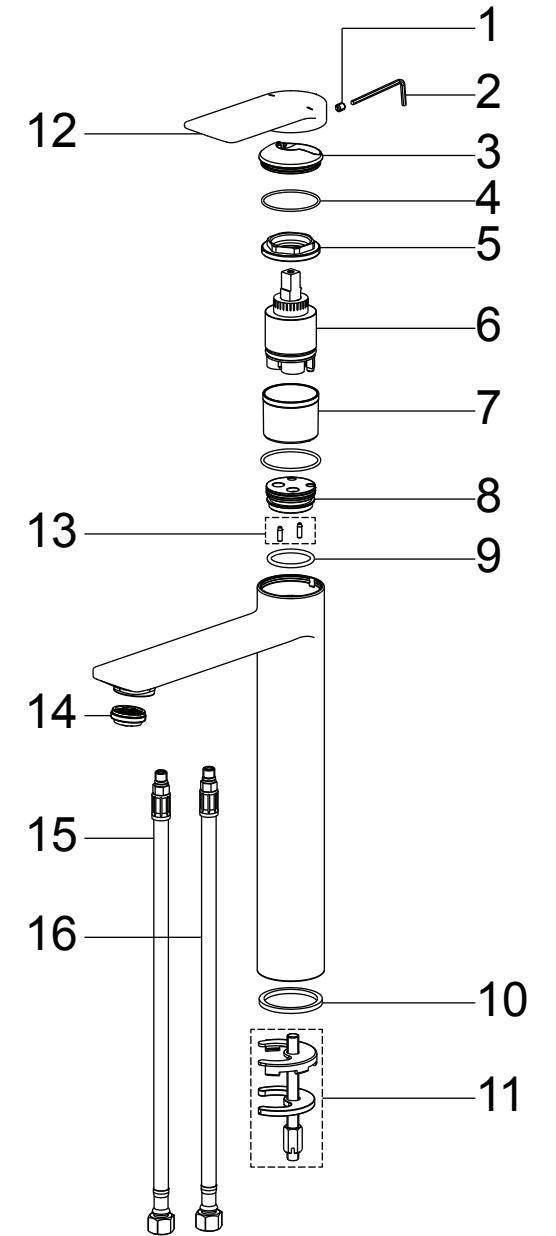

Attach the mounting rod to the faucet.

Install the faucet to the mounting hole and fasten with the mounting hardware

Install the water inlet hoses and tighten it with a wrench.

NO.	Description	Part No.
1	Set Screw	5T0F0149NT
2	Allen Key 2.5mm	51002812NT
3	Dome	5L0019100CP/AP/HA/HBW0
4	O-RING	5R0R0004PL
5	Cartridge Nut	5T1C003101NT0
6	Cartridge	5D8001100PL0
7	Sleeve	5L0C008401PL0
8	Body seat	5N0059800NT1
9	O-RING	5R0R0201PL
10	Washer	5R4P0159PL
11	Mounting Hardware	5Q0M0323NT
12	Handle	5C0070000CP/AP/HA/HBW0A0
13	Pin	5T3001300NT0
14	Aerator	5E0004100PL0
15	Hose (Hot)	5G0004003CC7
16	Hose (Cold)	5G0004103CC7