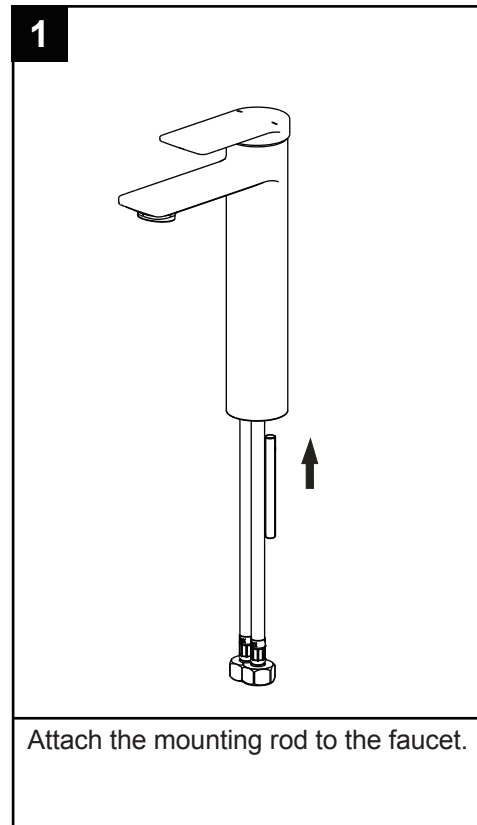

### SAFETY TIPS

- If you use soldering for the installation of the faucet, the seats, cartridges and washers will have to be removed before using flame. Otherwise, warranty will be void on those parts.
- Cover your drain to avoid losing parts.
- 0°C~55°C.

Attach the mounting rod to the faucet.

Install the faucet to the mounting hole and fasten with the mounting hardware

Install the water inlet hoses and tighten it with a wrench.

NO.	Description	Part No.
1	Set Screw	5T0F0149NT
2	Allen Key 2.5mm	51002812NT
3	Dome	5L0019100CP/AP/HA/HBW0
4	O-RING	5R0R0004PL
5	Cartridge Nut	5T1C003101NT0
6	Cartridge	5D8001100PL0
7	Sleeve	5L0C008401PL0
8	Body seat	5N0059800NT1
9	O-RING	5R0R0201PL
10	Washer	5R4P0159PL
11	Mounting Hardware	5Q0M0323NT
12	Handle	5C0070000CP/AP/HA/HBW0A0
13	Pin	5T3001300NT0
14	Aerator	5E0004100PL0
15	Hose (Hot)	5G0004003CC7
16	Hose (Cold)	5G0004103CC7