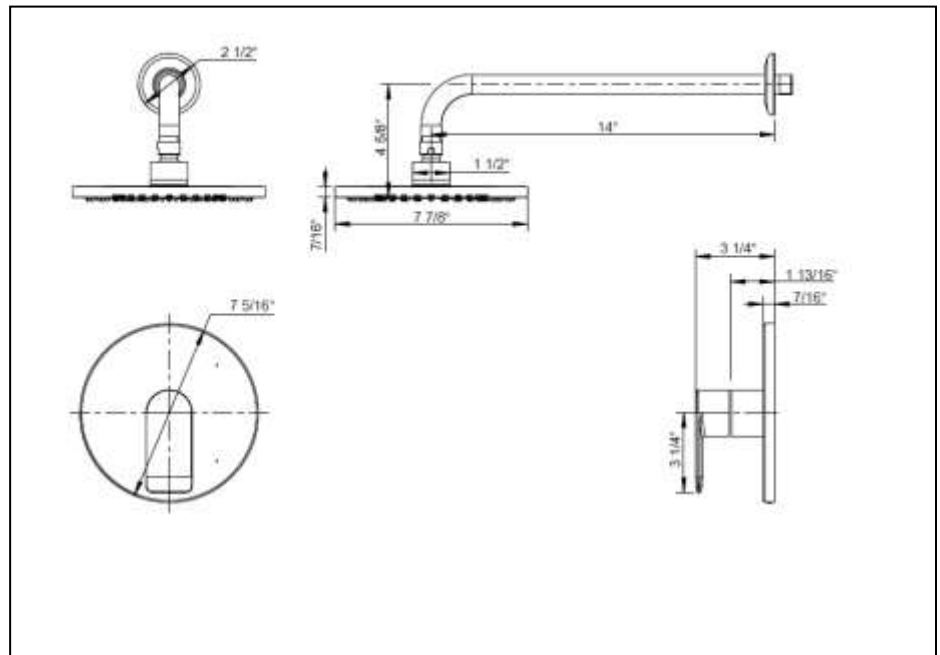

ULTRA

SHOWER ONLY TRIM

- WEDGE Collection
- Single-Handle Shower Only Trim
- 2-Hole Installation

STANDARD SPECIFICATIONS

- Zinc Handle
- Brass escutcheon
- Single function 8" showerhead

FINISHES INCLUDE

- Chrome (UF70800-1)
- PVD Brushed Nickel (UF70803-1)
- Oil Rubbed Bronze (UF70805-1)
- Matte Black (UF70807-1)

WARRANTY

- Limited lifetime warranty on workmanship and materials to the original purchaser

COMPLIES WITH

- ASME A112.18.1
- CSA B125.1
- IAPMO/UPC/cUPC
- ADA

tel. 888-OK-ULTRA (658-5872) • fax. 949-252-9989 • <http://www.ultrafaucets.com>

This specification is provided for reference only. Ultra Faucets reserves the right to modify specifications and materials without notice or obligation.