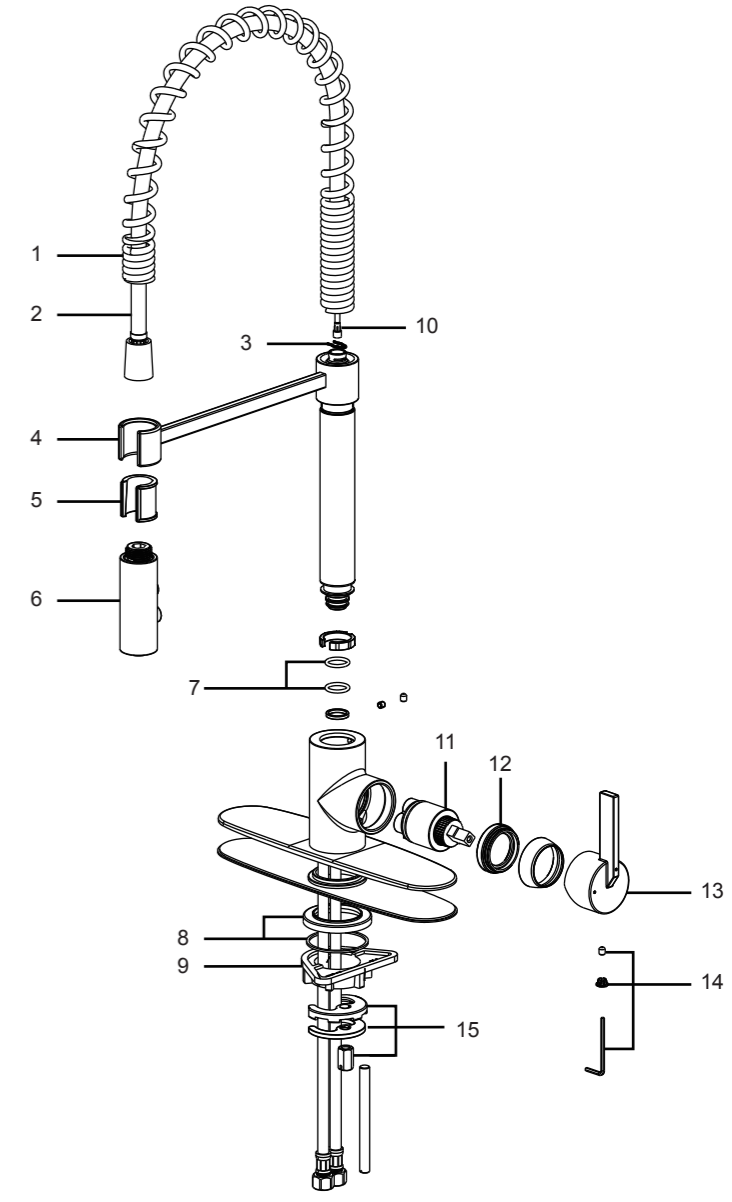

**1a**

Install the base and the washer.

**1b**

Install the 8" base and desk plate.

**2**

Put the faucet into the mounting hole, and fixed with the fixed assembly.

**3**

Install the water inlet hoses and tighten with the wrench.

**4**

Turn on the handle and press the spray head button into the position shown by the arrow to check the operation. This position is for stream function.

**5**

Press the spray head button into the other position as shown by the arrow to check for the operation. This position is for the spray function.

NO.	Description	Part No.
1	Spring	5T3005600CC/AP/HA/HBW0
2	Hose	5G0024900CP/AP/HA /HBW0
3	Clamping Ring	5M0004500NT0
4	Hand Shower Holder	5N0042800CP/AP/HA/HBW0
5	Retainer Clip	5L0091900PL0
6	Spray Head	5F0007700CP/AP/HA/HBW0
7	O-RING	52008306PL
8	Flange	9Q171400CP
9	Mounting Assembly	53001413PL
10	Flow-Limiting Valve	5X0P0086PL
11	Cartridge	5D0004300PL0
12	Nut	5T1A0003AL
13	Handle	5C0064900CP/AP/HA/HBW0A1
14	Plug & Set-screw	5Y0167400CP0
15	Mounting Hardware	5Q0M0207NT