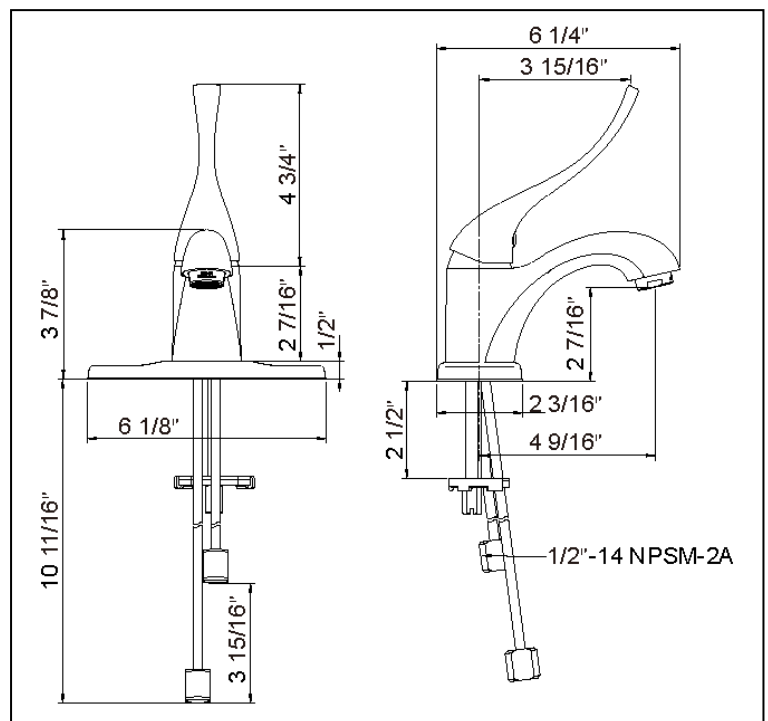

SPECIALTY FAUCET

- *Light Commercial Collection*
- *Featuring heavier gauge and easy to clean design*
- *Single-Handle Deck Mount Lavatory Faucet*
- *3-Hole Installation (UF84300)*
- *1-Hole Installation (UF84400)*

STANDARD SPECIFICATIONS

- Ceramic disc cartridge with adjustable temperature limit stop
- Less pop-up assembly
- Copper tube inlet with 1/2" male NPSM connection
- NEOPERL® aerator 1.5gpm max @ 60psi

FINISHES INCLUDE

- Chrome (UF84300)
- Chrome less escutcheon (UF84400)

WARRANTY

- Limited lifetime warranty on workmanship and materials to the original purchaser

COMPLIES WITH

- NSF 61-9
- ASME A112.18.1
- CSA B125.1
- cUPC
- AB1953
- WaterSense
- CALGreen

tel. 888-OK-ULTRA (658-5872) • fax. 949-225-6099 • <http://www.ultrafaucets.com>

This specification is provided for reference only. Ultra Faucets reserves the right to modify specifications and materials without notice or obligation.