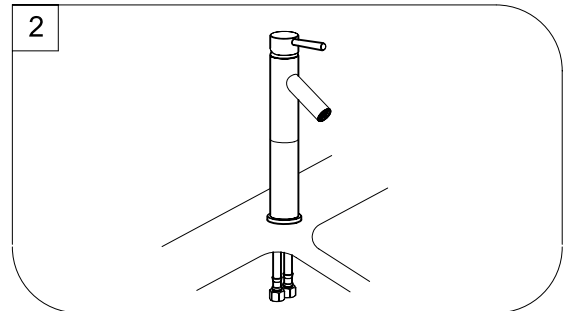

### Tools:

- Adjustable Wrench
- Pliers
- Pipe Wrench
- Screwdriver
- Teflon Tape

### Preparation / Assembly

1 Shut off water supplies. Remove old faucet. Clean sink surface in preparation for new faucet.

2 Place optional Flange on bottom of new faucet before position faucet through mounting hole.

3 Screw the mounting stud into the body. Secure the faucet to sink by installing plastic washer, steel washer and nut onto it. Tighten with wrench.

4 Apply pipe tape onto threads of water supplies. Use wrench when tightening the hose connection, do not overtighten.