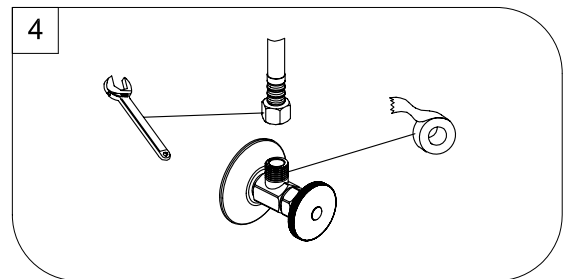

### Preparation / Assembly

1 Shut off water supplies. Remove old faucet. Clean sink surface in preparation for new faucet.

2 Place optional Flange on bottom of new faucet before position faucet through mounting hole.

3 Screw the mounting stud into the body. Secure the faucet to sink by installing plastic washer, steel washer and nut onto it. Tighten with wrench.

4 Apply pipe tape onto threads of water supplies. Use wrench when tightening the hose connection, do not overtighten.