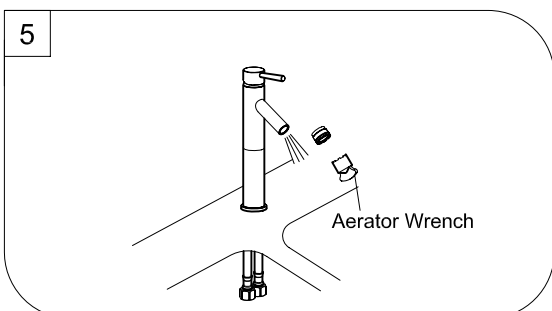

### Preparation / Assembly

1 Shut off water supplies. Remove old faucet. Clean sink surface in preparation for new faucet.

2 Place optional Flange on bottom of new faucet before position faucet through mounting hole.

3 Screw the mounting stud into the body. Secure the faucet to sink by installing plastic washer, steel washer and nut onto it. Tighten with wrench.

4 Apply pipe tape onto threads of water supplies. Use wrench when tightening the hose connection, do not overtighten.