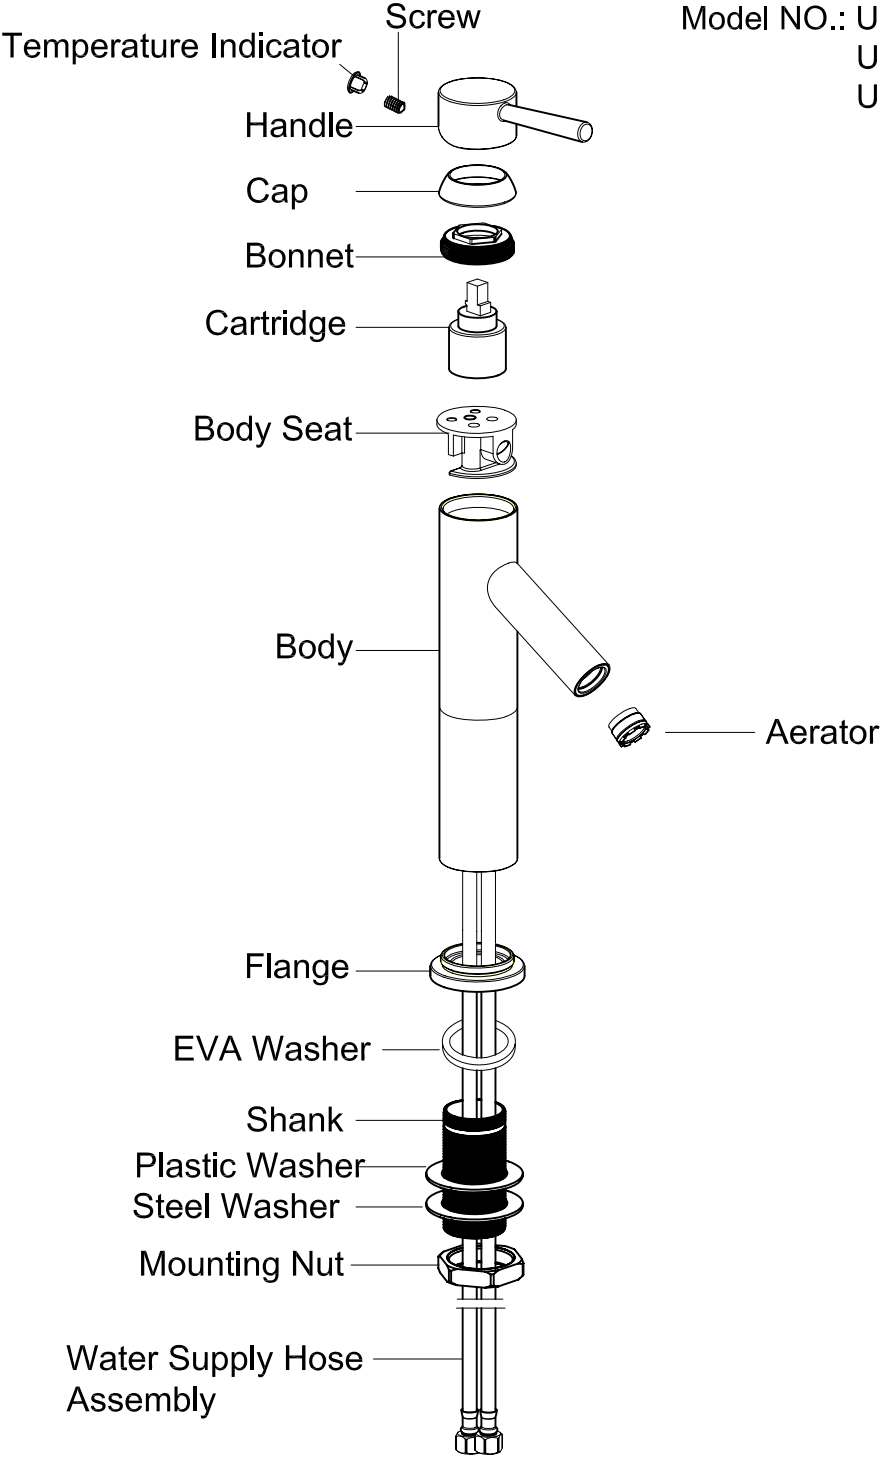

Exploded Drawing
RP(Replacement Parts)

Model NO.: UF36900
UF36903
UF36905

Limited Lifetime Warranty

Ultra Faucets warrants to the original purchaser that its products will be free from defects in workmanship and materials. All Ultra Faucets are provided with a life time limited warranty. This warranty does not cover any other labor or service charges associated with the removal, repair, or reinstallation of Ultra Faucets products. This express warranty does not apply to products that have been damaged as a result of misuse, abuse, negligence, accident, faulty installation or maintenance practices and/or used in any manner contrary to those recommended by the manufacturer.