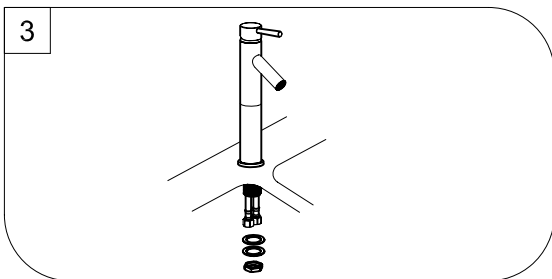

### Preparation / Assembly

1 Shut off water supplies. Remove old faucet. Clean sink surface in preparation for new faucet.

2 Place optional Flange on bottom of new faucet before position faucet through mounting hole.

3 Screw the mounting stud into the body. Secure the faucet to sink by installing plastic washer, steel washer and nut onto it. Tighten with wrench.

4 Apply pipe tape onto threads of water supplies. Use wrench when tightening the hose connection, do not overtighten.