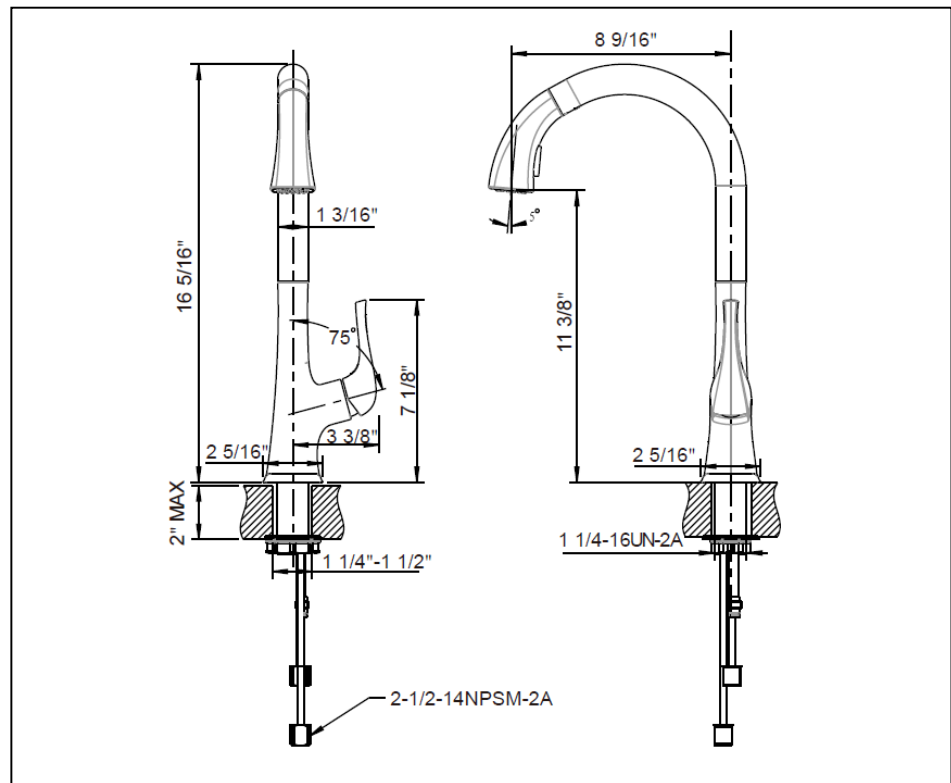

KITCHEN FAUCET

- **QUEST Collection**
- **Pull-down Kitchen Faucet**
- **Single-Hole Installation**

STANDARD SPECIFICATIONS

- Zinc body
- Zinc handle
- Brass spout
- Kerox 25mm Cartridge
- 2-function spray head
- 1/2"-14 NPSM Male inlet connections
- Quick connecting spray head hose
- 1.8gpm @ 60psi

FINISHES INCLUDE

- Chrome (UF14000)
- PVD Brushed Nickel (UF14003)
- Oil Rubbed Bronze (UF14005)

WARRANTY

- Limited lifetime warranty on workmanship and materials to the original purchaser

COMPLIES WITH

- NSF 61-9
- ASME A112.18.1
- CSA B125.1
- IAPMO/UPC/cUPC
- AB1953
- ADA

tel. 888-OK-ULTRA (658-5872) • fax. 949-252-9989 • <http://www.ultrafaucets.com>

This specification is provided for reference only. Ultra Faucets reserves the right to modify specifications and materials without notice or obligation.