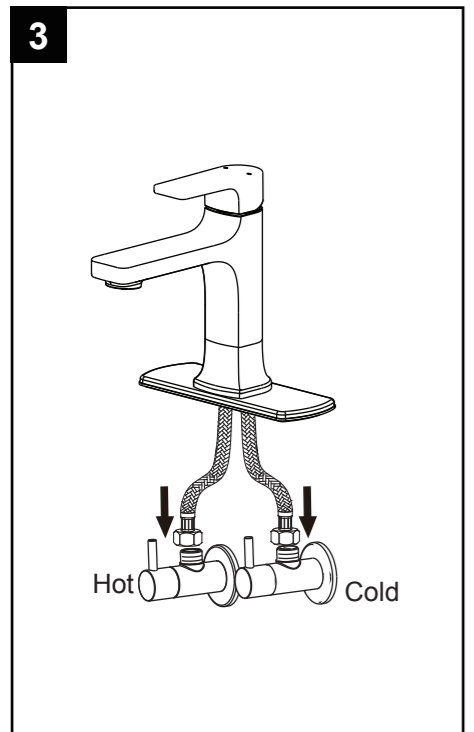

CONSEJOS DE SEGURIDAD

- En el caso de utilizar soldadura para instalar el grifo, remueva los asientos, cartuchos y arandelas antes de usar la llama. De lo contrario, se anulará la garantía para esos componentes.
- Tape la boca del desagüe para prevenir la pérdida de piezas pequeñas.
- 0°C~55°C.

Lower the body assembly and the Base Assembly into the mounting hole.

Install the faucet through the mounting hole.

Carefully tighten spout mounting hardware to secure faucet.

Connect the water supply lines to the hot and cold angle stops.

Remove aerator with coin and flush out debris. Reinstall aerator.

No.	Description	Part No.
1	Allen Key and Hole Cover	5Q0M0143PL
2	Dome	5L0P0277CP
3	Nut	5T0C0171NT
4	Cartridge	5D8005200PL0
5	Aerator Assembly	5E0003800PL0
6	Base Plate Assembly	XXXXXXX
7	Washer	622094122
8	Cover	5T2000900CZ0
9	Nut	5T1C0124NT
10	Screws	5T0003500ZZ0