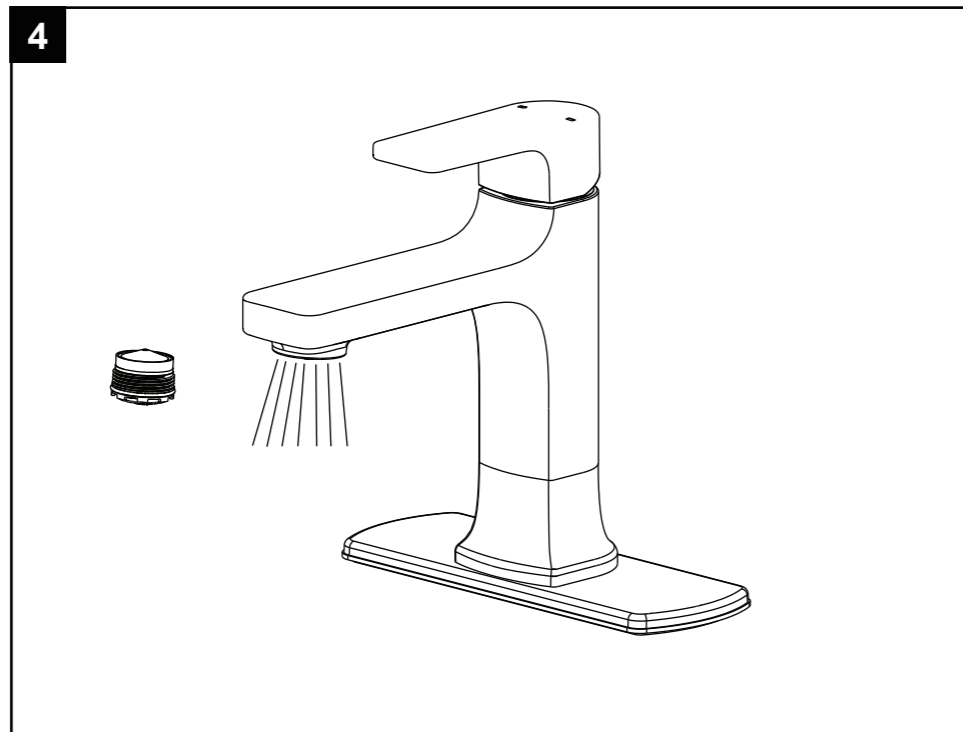

CONSEJOS DE SEGURIDAD

- En el caso de utilizar soldadura para instalar el grifo, remueva los asientos, cartuchos y arandelas antes de usar la llama. De lo contrario, se anulará la garantía para esos componentes.
- Tape la boca del desagüe para prevenir la pérdida de piezas pequeñas.
- 0°C~55°C.

Lower the body assembly and the Base Assembly into the mounting hole.

Install the faucet through the mounting hole.

Carefully tighten spout mounting hardware to secure faucet.

Connect the water supply lines to the hot and cold angle stops.

Remove aerator with coin and flush out debris. Reinstall aerator.

No.	Description	Part No.
1	Allen Key and Hole Cover	5Q0M0143PL
2	Dome	5L0P0277CP
3	Nut	5T0C0171NT
4	Cartridge	5D8005200PL0
5	Aerator Assembly	5E0003800PL0
6	Base Plate Assembly	XXXXXXX
7	Washer	622094122
8	Cover	5T2000900CZ0
9	Nut	5T1C0124NT
10	Screws	5T0003500ZZ0