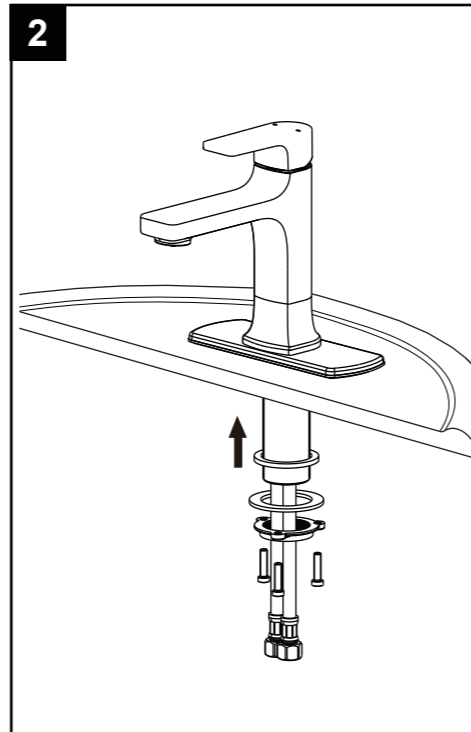

CONSEJOS DE SEGURIDAD

- En el caso de utilizar soldadura para instalar el grifo, remueva los asientos, cartuchos y arandelas antes de usar la llama. De lo contrario, se anulará la garantía para esos componentes.
- Tape la boca del desagüe para prevenir la pérdida de piezas pequeñas.
- 0°C~55°C.

Lower the body assembly and the Base Assembly into the mounting hole.

Install the faucet through the mounting hole.

Carefully tighten spout mounting hardware to secure faucet.

Connect the water supply lines to the hot and cold angle stops.

Remove aerator with coin and flush out debris. Reinstall aerator.

No.	Description	Part No.
1	Allen Key and Hole Cover	5Q0M0143PL
2	Dome	5L0P0277CP
3	Nut	5T0C0171NT
4	Cartridge	5D8005200PL0
5	Aerator Assembly	5E0003800PL0
6	Base Plate Assembly	XXXXXXX
7	Washer	622094122
8	Cover	5T2000900CZ0
9	Nut	5T1C0124NT
10	Screws	5T0003500ZZ0