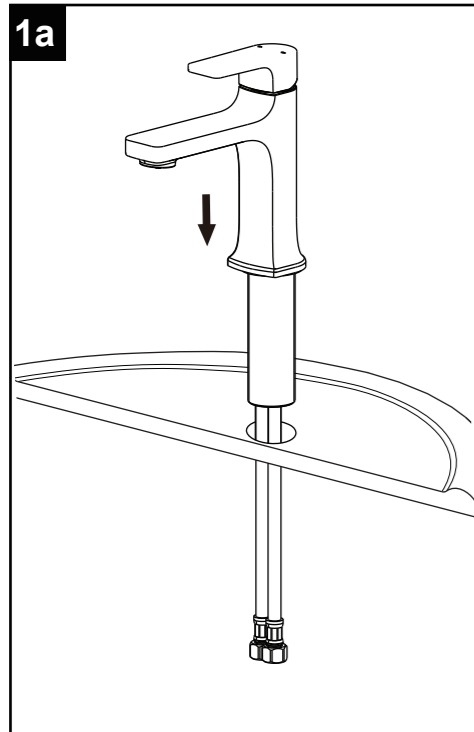

Lower the body assembly and the Base Assembly into the mounting hole.

Install the faucet through the mounting hole.

Carefully tighten spout mounting hardware to secure faucet.

Connect the water supply lines to the hot and cold angle stops.