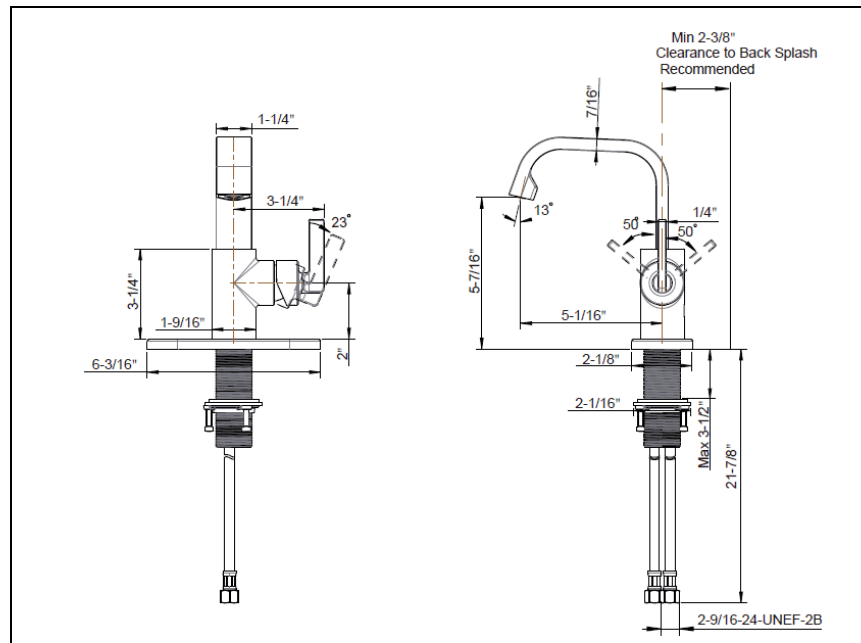

LAVATORY FAUCET

- **Ardia Collection**
- **Single Handle Lavatory Faucet**
- **1 or 3-Hole Installation**

STANDARD SPECIFICATIONS

- Low lead metal spout
- Zinc handle
- Ceramic disc cartridge
- 1 or 3 hole installation
- 24" Flexible stainless steel inlet hose with 3/8" connections
- 1.2gpm max @ 60psi

FINISHES INCLUDE

- Chrome (UF38400)
- Matte Black (UF38407)
- Spot Resist Brushed Nickel (UF38409)

WARRANTY

- Limited lifetime warranty on workmanship and materials to the original purchaser

COMPLIES WITH

- NSF 61-9
- ASME A112.18.1
- CSA B125.1
- IAPMO/UPC/cUPC
- AB1953
- EPA WaterSense

tel. 888-OK-ULTRA (658-5872) • fax. 949-225-6099 • <http://www.ultrafaucets.com>

This specification is provided for reference only. Ultra Faucets reserves the right to modify specifications and materials without notice or obligation.