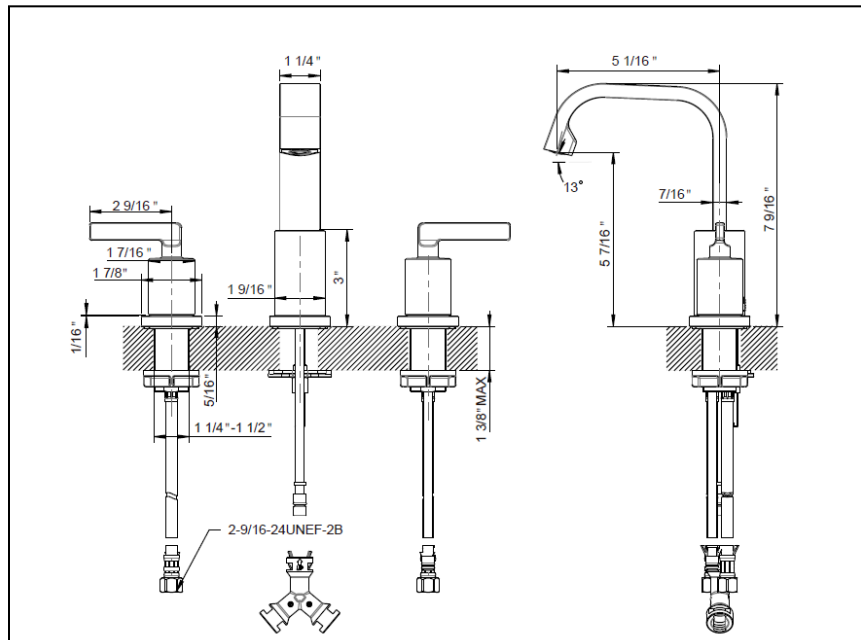

COMPLIES WITH

- NSF 61-9
- ASME A112.18.1
- CSA B125.1
- IAPMO/UPC/cUPC
- AB1953
- EPA WaterSense

tel. 888-OK-ULTRA (658-5872) • fax. 949-252-9989 • <http://www.ultrafaucets.com>

This specification is provided for reference only. Ultra Faucets reserves the right to modify specifications and materials without notice or obligation.