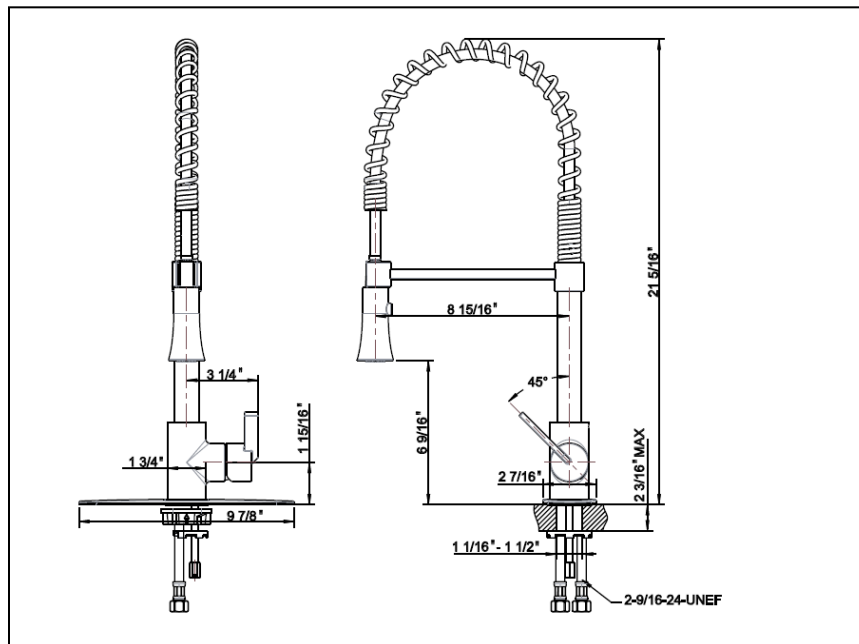

Kitchen Faucet

- Euro Collection
- Pull-down Kitchen Faucet
- 1 Hole or 3 Hole Installation

STANDARD SPECIFICATIONS

- Low lead brass body
- Zinc handle
- 35mm ceramic cartridge
- 24" stainless steel braided inlet hose with female 3/8" compression fitting
- Neoperl aerator
- Flow Rate: 1.8 gpm Max @ 60psi

COMPLIES WITH

- NSF 61-9
- ASME A112.18.1
- CSA B125.1
- IAPMO/UPC/cUPC
- AB1953

tel. 888-OK-ULTRA (658-5872) • fax. 949-225-6099 • <http://www.ultrafaucets.com>

This specification is provided for reference only. Ultra Faucets reserves the right to modify specifications and materials without notice or obligation.